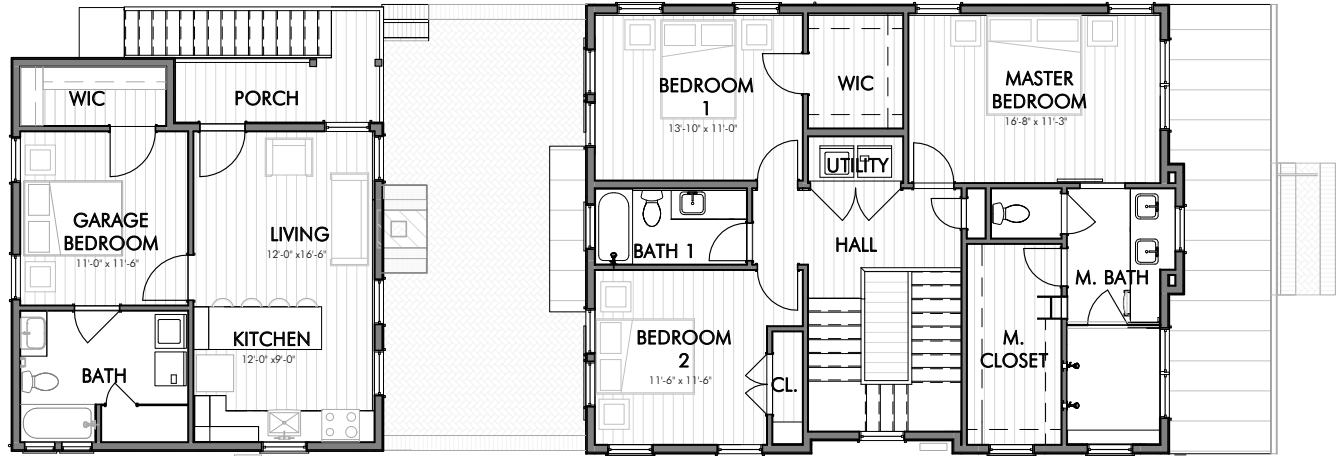

PHOENIX

4316 TILLEY STREET

3 bedrooms, 2.5 bathrooms
1 bed/1bath Garage Apartment
2225 square feet + 586 square ft apartment
Outdoor fireplace

\$949,990

PHOENIX

4316 TILLEY STREET

SECOND FLOOR

FIRST FLOOR